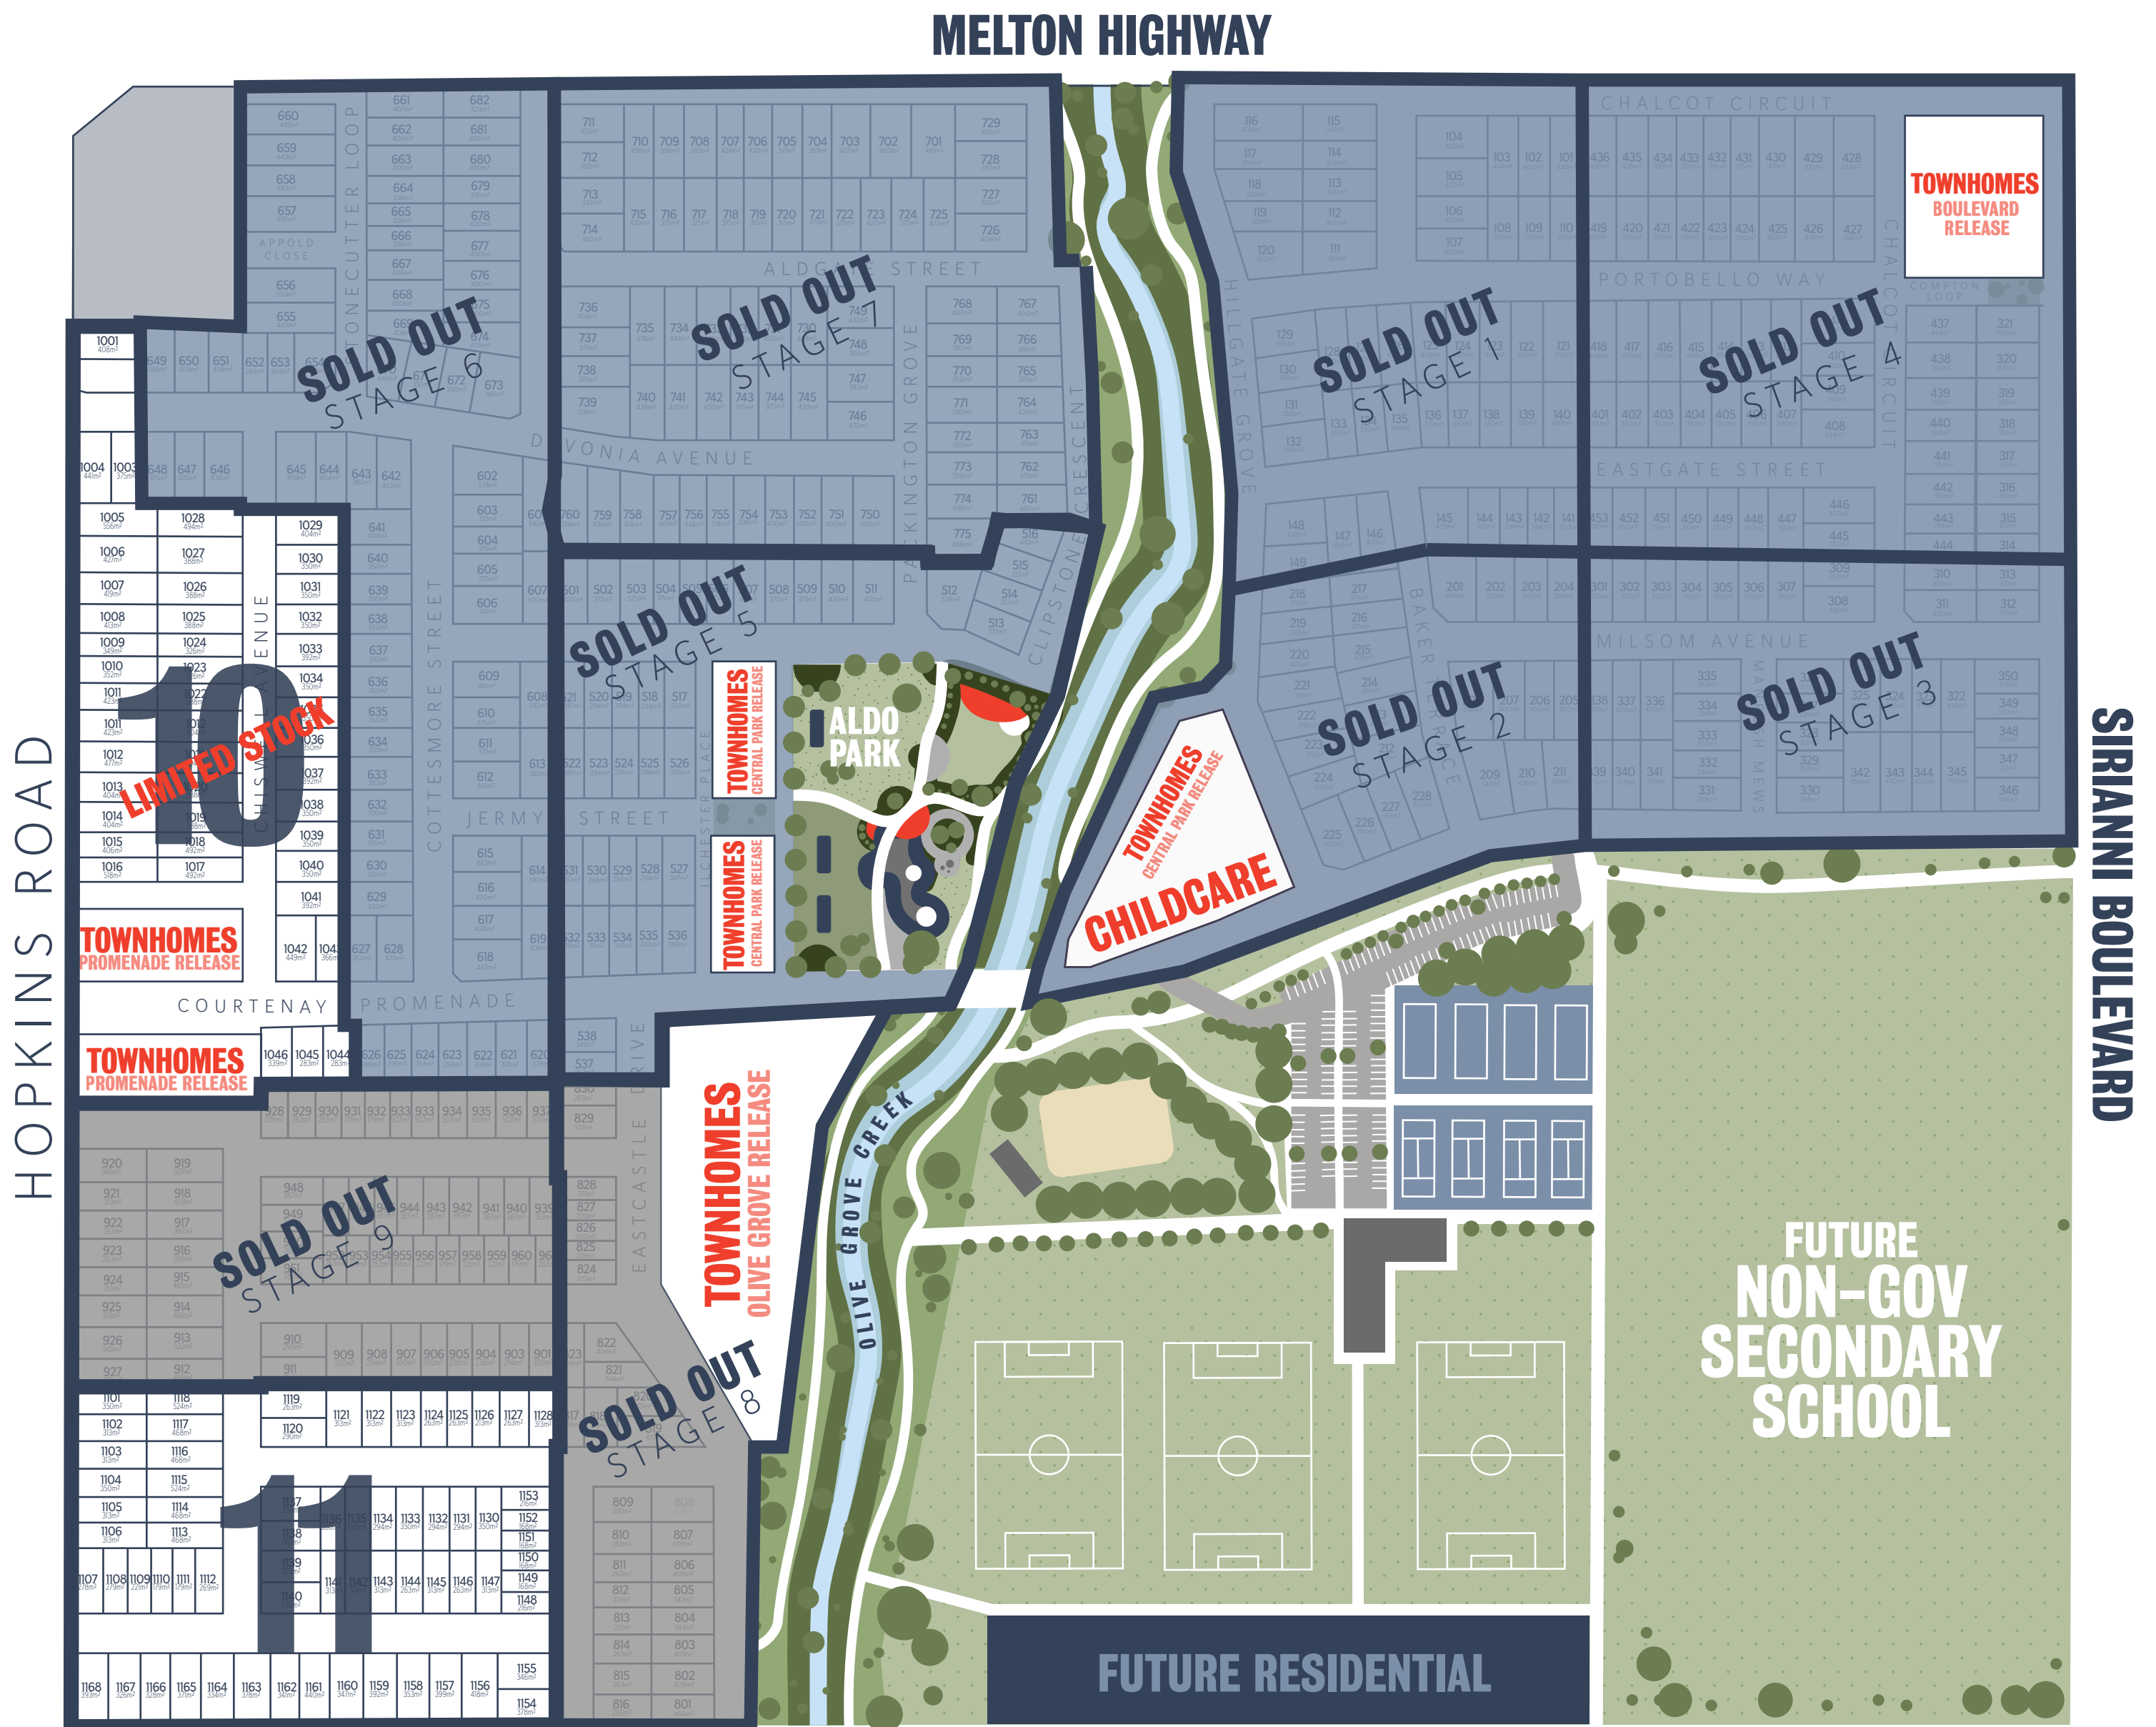

ALDO MASTERPLAN

TITLED STAGES =

sales@aldoestate.com.au
1300 253 637

1069 Melton Highway
Fraser Rise 3336