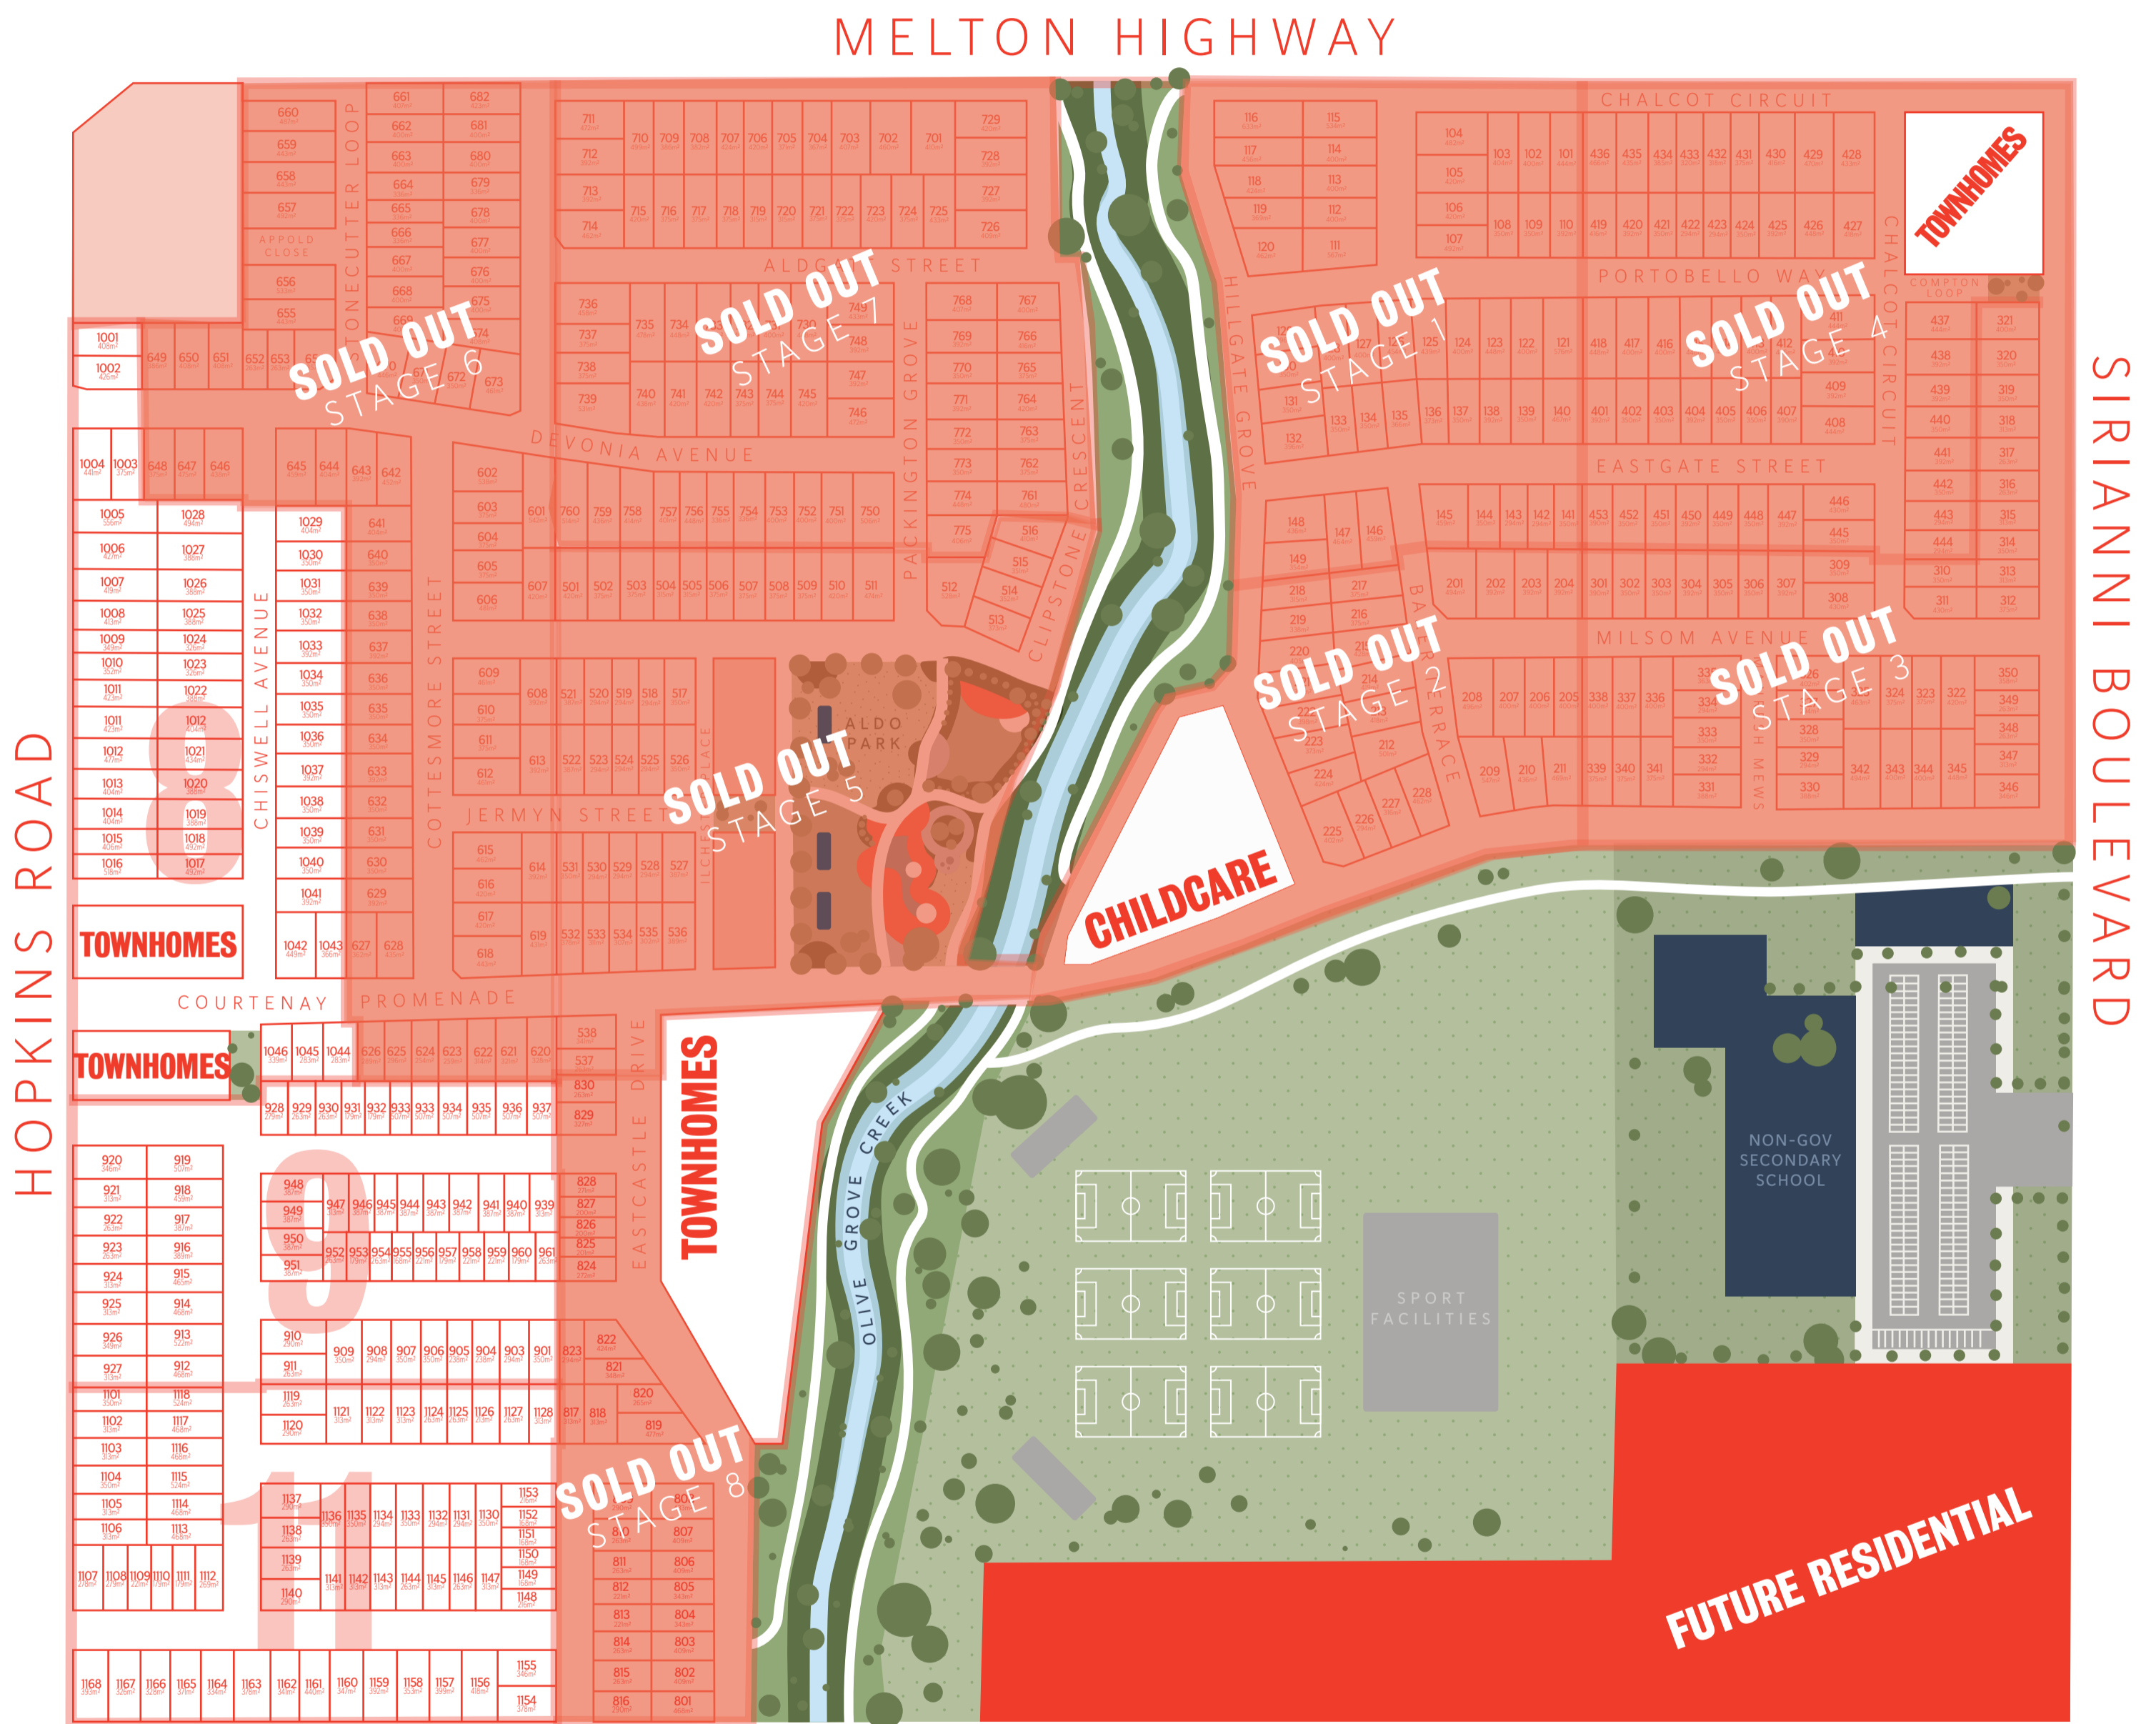

ALDO MASTERPLAN

sales@aldoestate.com.au
1300 253 637

1069 Melton Highway
Fraser Rise 3336